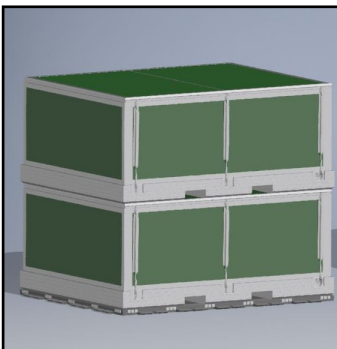

MultiMode IAD-3

Collapsible (9 collapsed fit on 463L)
Weather-Resistant
Dimensions: 84"L x 104"W x 30"H (10"H collapsed)
Weight: 500 lbs. (approx.)
Volume: 114 Cu. Ft. (approx.)
Max Payload: 5,500 lbs.
Stackable:

- 3 high on 463L, loaded / 5 high in storage, loaded
- 9 high on 463L, collapsed / 15 high in storage, collapsed