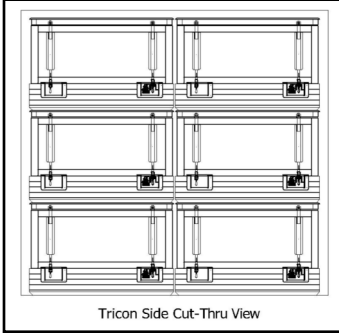

MULTIMODE

Tricon-Compatible Expeditionary Storage Containers

MultiMode T6 - 75309001

Collapsible (16 fit inside Tricon)
Weather-Resistant
Dimensions: 42"L x 71"W x 27.75"H (10"H collapsed)
Weight: 239 lbs. (approx.)
Volume: 35 Cu. Ft. (approx.)
Max Payload: 5,500 lbs.

Stackable:

- 3 (6) high in container, loaded / 5 high in storage, loaded
- 8 (16) high in container, collapsed / 15 high in storage, collapsed

MultiMode T3 - 75299011

Collapsible (8 fit inside Tricon)
Weather-Resistant
Dimensions: 79"L x 71"W x 27.5"H (10"H collapsed)
Weight: 325 lbs. (approx.)
Volume: 65 Cu. Ft. (approx.)
Max Payload: 5,500 lbs.

Stackable:

- 3 high in container, loaded / 5 high in storage, loaded
- 8 high in container, collapsed / 15 high in storage, collapsed

MultiMode T2 - 75299001

Collapsible (8 fit inside Tricon)
Weather-Resistant
Dimensions: 79"L x 71"W x 40"H (10"H collapsed)
Weight: 360 lbs. (approx.)
Volume: 100 Cu. Ft. (approx.)
Max Payload: 5,500 lbs.