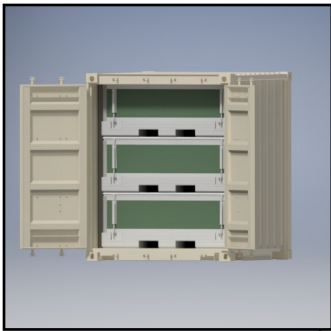

MULTIMODE

Tricon-Compatible Expeditionary Storage Containers

MultiMode T6 - 75309001

Collapsible (16 fit inside Tricon)
Weather-Resistant
Dimensions: 42"L x 71"W x 27.75"H (10"H collapsed)
Weight: 239 lbs. (approx.)
Volume: 35 Cu. Ft. (approx.)
Max Payload: 5,500 lbs.

Stackable:

- 3 (6) high in container, loaded / 5 high in storage, loaded
- 8 (16) high in container, collapsed / 15 high in storage, collapsed

MultiMode T3 - 75299011

Collapsible (8 fit inside Tricon)
Weather-Resistant
Dimensions: 79"L x 71"W x 27.5"H (10"H collapsed)
Weight: 325 lbs. (approx.)
Volume: 65 Cu. Ft. (approx.)
Max Payload: 5,500 lbs.

Stackable:

- 3 high in container, loaded / 5 high in storage, loaded
- 8 high in container, collapsed / 15 high in storage, collapsed

MultiMode T2 - 75299001

Collapsible (8 fit inside Tricon)
Weather-Resistant
Dimensions: 79"L x 71"W x 40"H (10"H collapsed)
Weight: 360 lbs. (approx.)
Volume: 100 Cu. Ft. (approx.)
Max Payload: 5,500 lbs.

Stackable:

- 2 high in container, loaded / 5 high in storage, loaded
- 8 high in container, collapsed / 15 high in storage, collapsed

Custom Sizes & Colors Available Upon Request